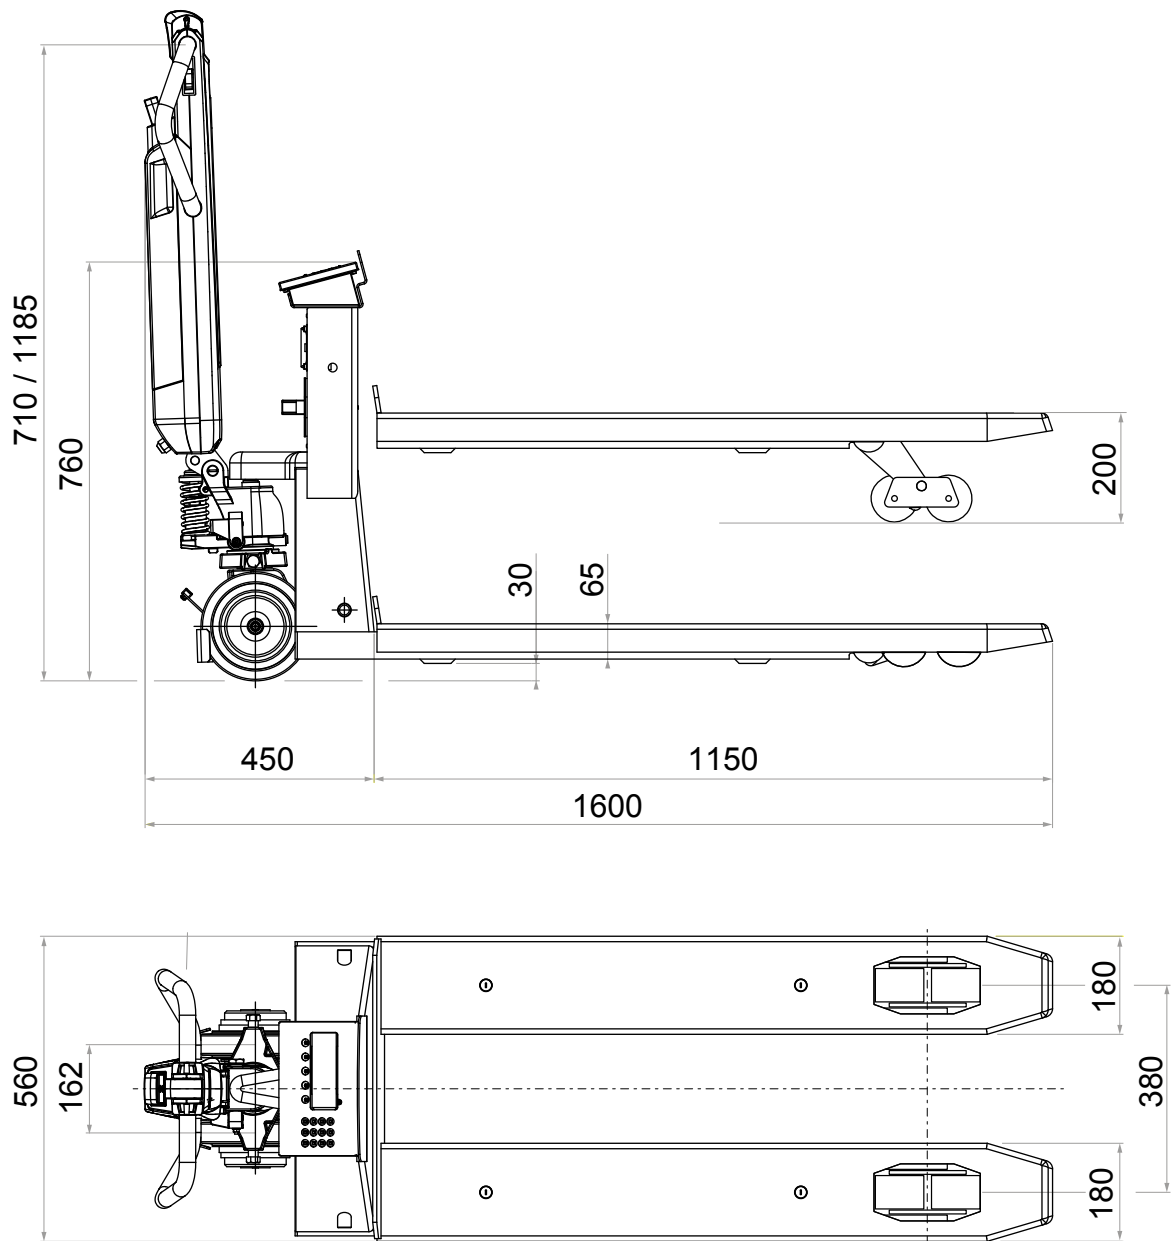

TPW E-FORCE

dimensions in mm